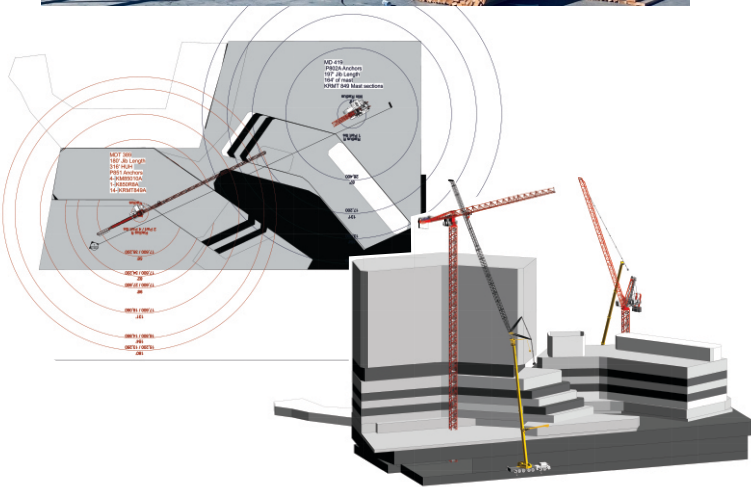

# TOWER CRANES – SELF-ERECTING TOWER CRANES – MATERIAL HOISTS

## Our Equipment

Compass Equipment proudly offers a wide variety of Tower Cranes, Self-Erecting Tower Cranes and high quality Material/Personnel Hoists to complete any type of construction project. Our fleet is serviced and maintained continuously by certified technicians to ensure your project will be completed on time and at the highest efficiency offered. Our fleet is made up of the most reputable manufacturers in the industry such as Potain, Jaso, and Wolffkran equipment that offers versatility and consistent performance for every project.